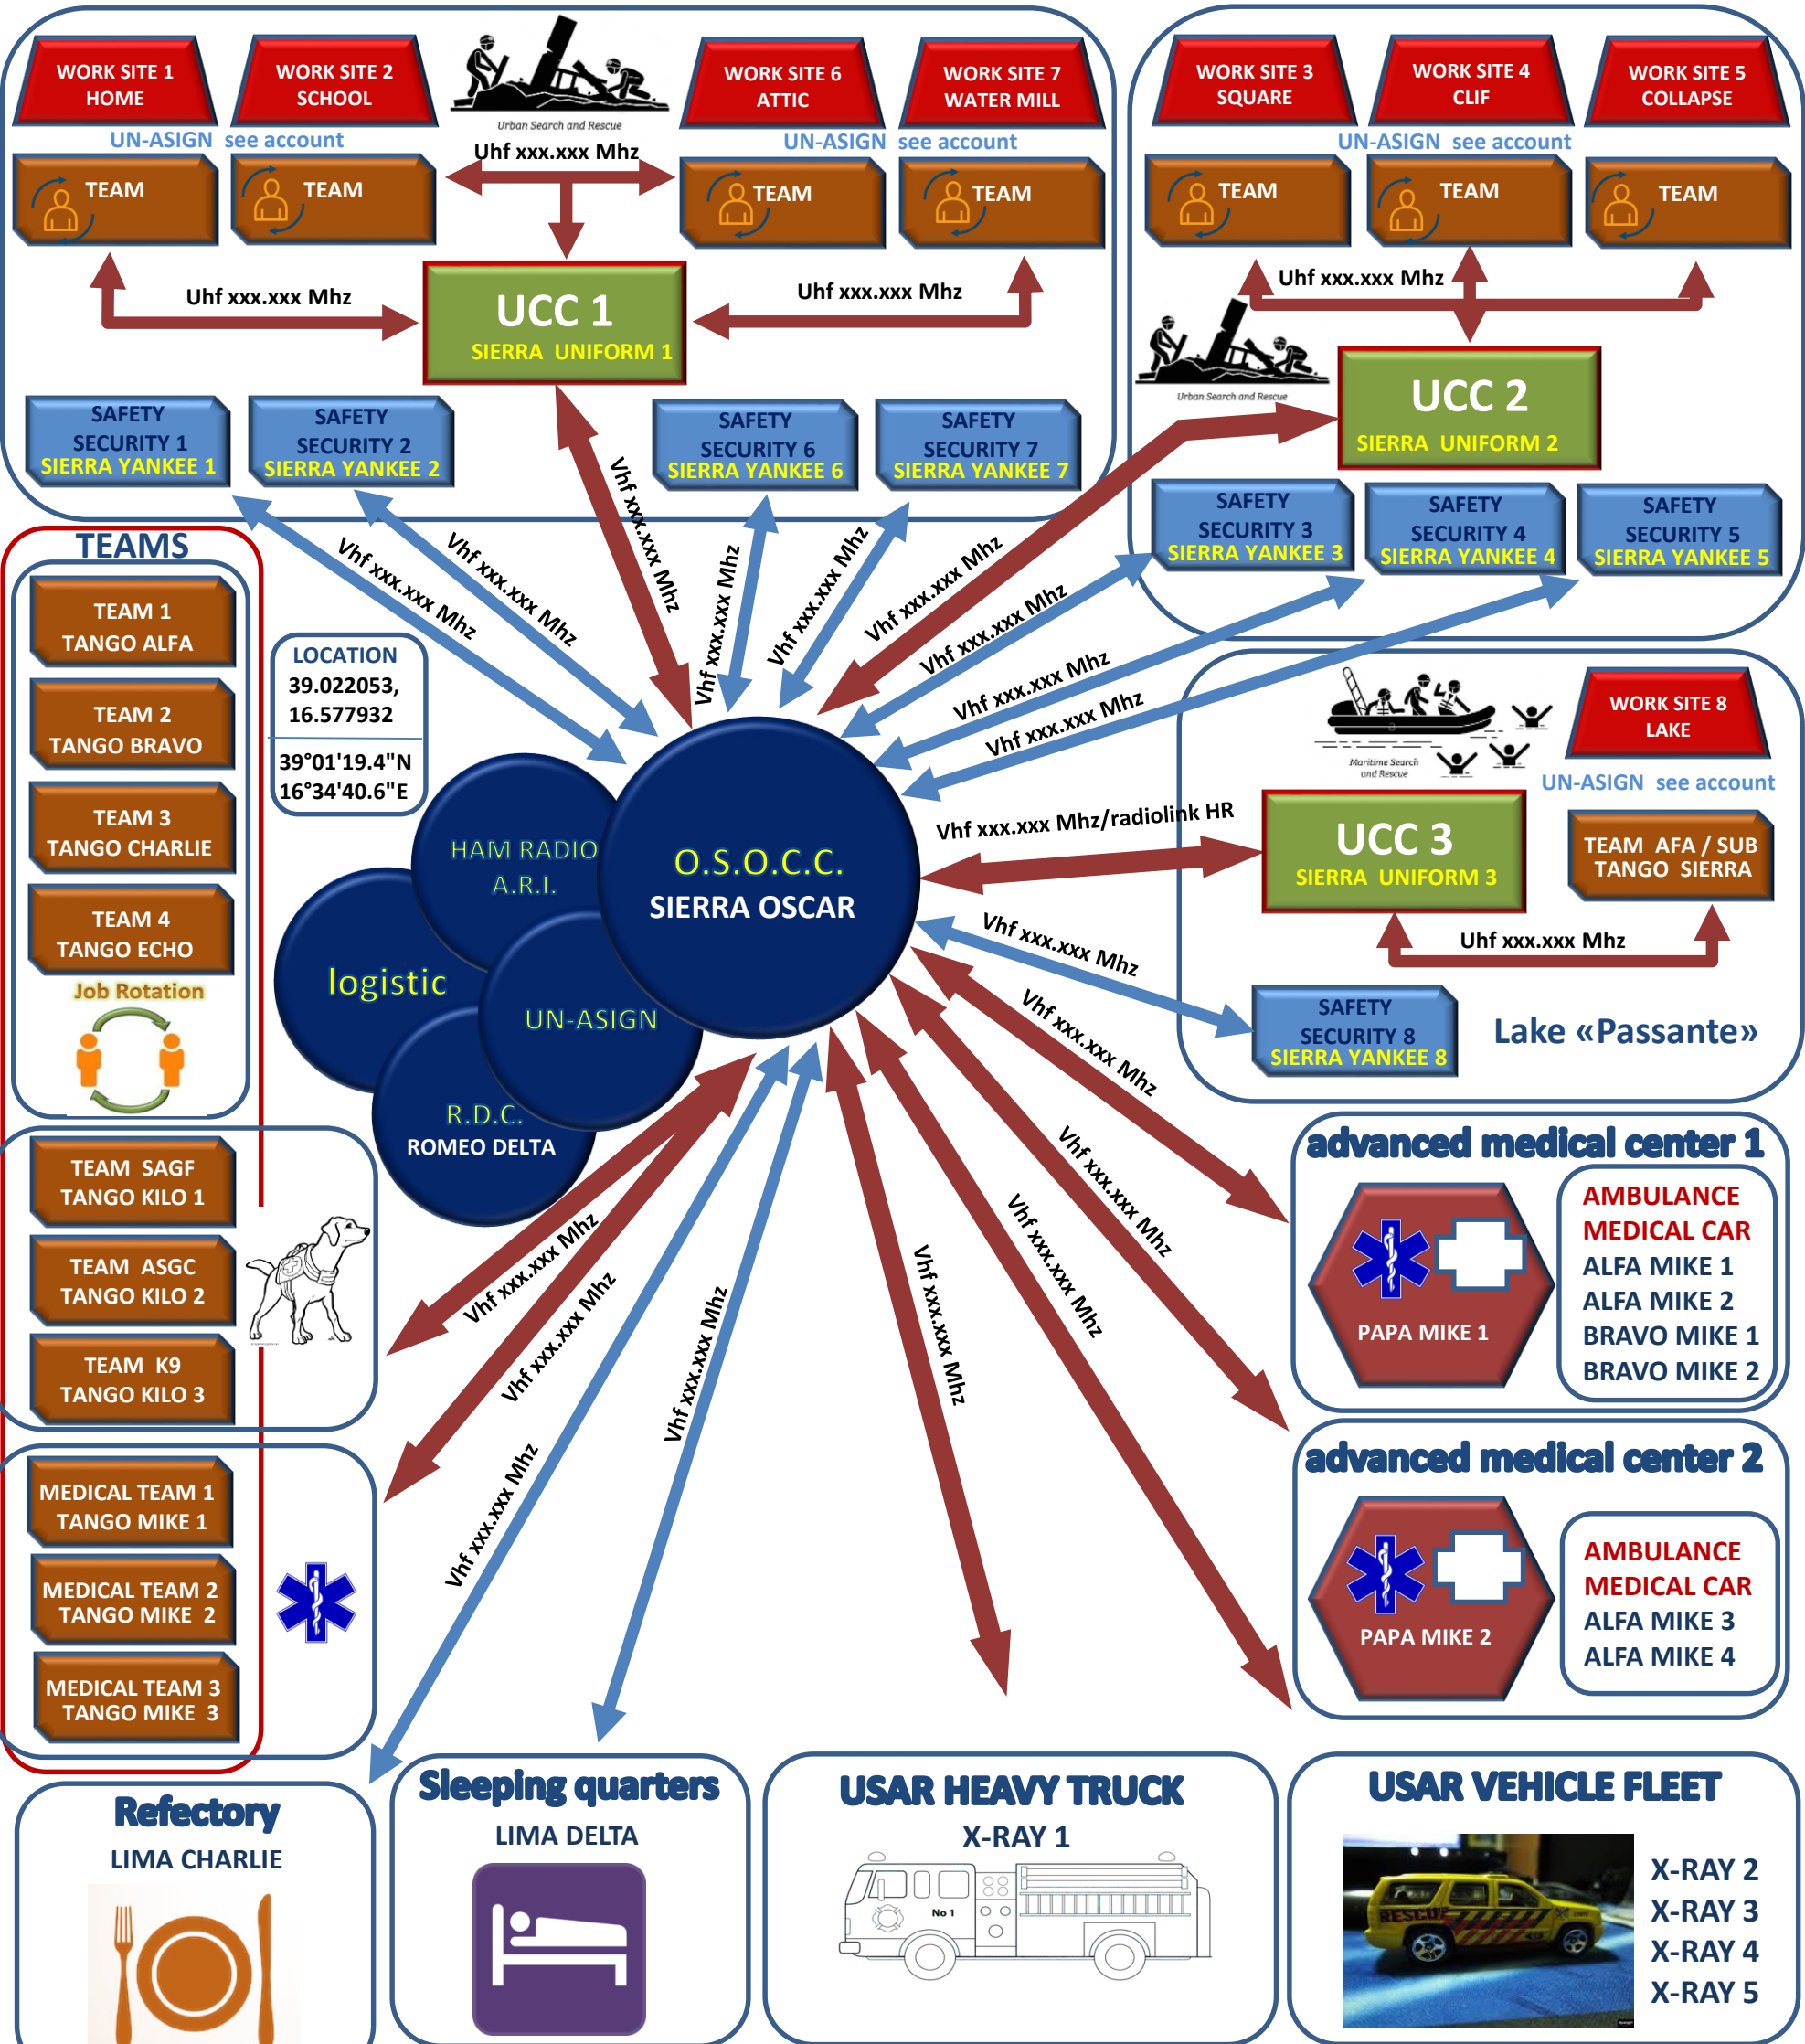

# FREQUENCY PLAN

Taverna City

Taverna City

LOCATION  
39.022053,  
16.577932  
39°01'19.4"N  
16°34'40.6"E

- TEAMS**
- TEAM 1 TANGO ALFA
  - TEAM 2 TANGO BRAVO
  - TEAM 3 TANGO CHARLIE
  - TEAM 4 TANGO ECHO
  - Job Rotation
  - TEAM SAGF TANGO KILO 1
  - TEAM ASGC TANGO KILO 2
  - TEAM K9 TANGO KILO 3

- MEDICAL TEAM 1 TANGO MIKE 1
- MEDICAL TEAM 2 TANGO MIKE 2
- MEDICAL TEAM 3 TANGO MIKE 3

**Refectory**  
LIMA CHARLIE

**Sleeping quarters**  
LIMA DELTA

**USAR HEAVY TRUCK**  
X-RAY 1

**USAR VEHICLE FLEET**

- X-RAY 2
- X-RAY 3
- X-RAY 4
- X-RAY 5

**UN-ASIGN - Account**  
Login : xxxxxx  
Password : xxxxxx  
crowd-sourced field photo sharing to assist with disaster response efforts

**Radio Frequency Use :** VHF xxx.xxx Mhz (O.o.B. HR)  
VHF xxx.xxx Mhz (ISO & Radio Link)  
UHF xxx.xxx Mhz (O.o.B. HR)  
Optional : PMR 446 (Channel 1 - 8) – CB – Ham Radio